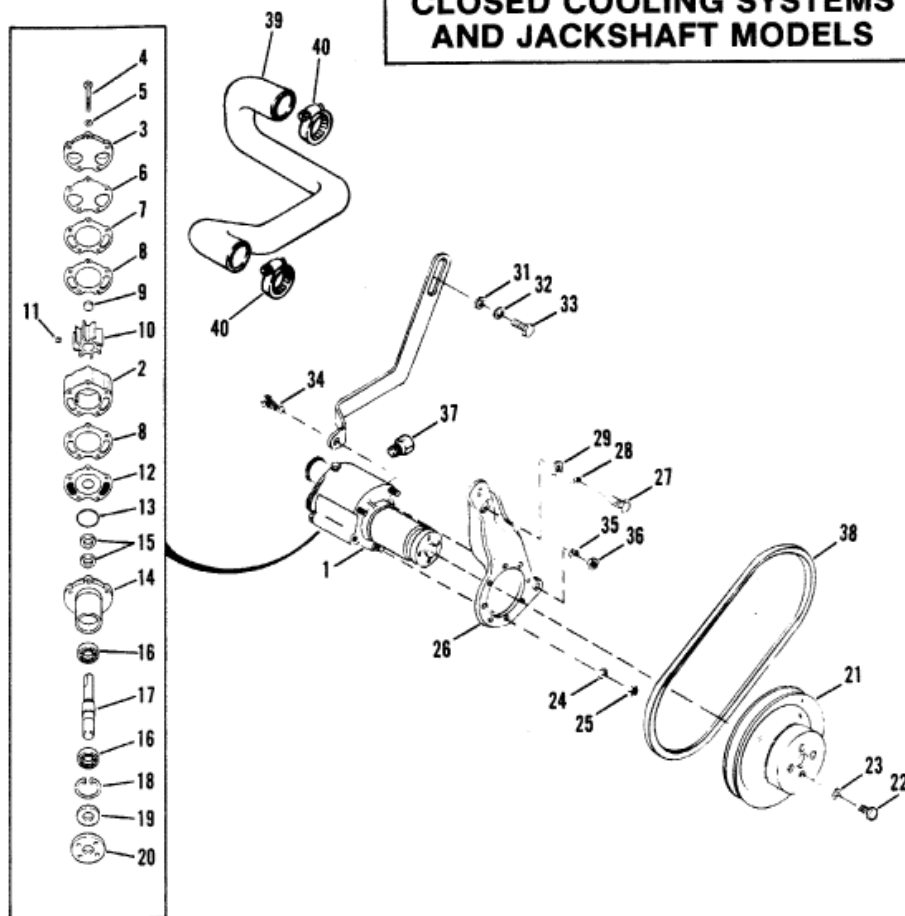

**CLOSED COOLING SYSTEMS  
 AND JACKSHAFT MODELS**

Parts List						
Ref	Class	Part	Description	Qty	Comment	Footnote
1	46	72774A32	WATER PUMP ASSEMBLY	1		
2	46	72774A40	BODY, WATER PUMP	1		
3		87631A 1	COVER, WATER PUMP	1		
4	10	73275	SCREW, WATER PUMP (2-7/8")	2		
4	10	52743	SCREW, WATER PUMP (3-3/4")	3		
5	12	20084	WASHER, COVER SCREW	5		
6	27	94915	GASKET, COVER TO OUTER W	1		
7		94916	WEAR PLATE, OUTER	1		
8	27	94914	GASKET, BODY TO WEAR PLA	2		
9	19	59504	PLUG, IMPELLER	1		
10	47	59362	IMPELLER ASSEMBLY	1		
11	28	56662	KEY, IMPELLER DRIVE	1		
12		94576	WEAR PLATE, INNER	1		
13	25	94288	QUAD RING, PUMP HOUSING	1		
14	46	94913A 1	PUMP HOUSING ASSEMBLY	1		
15	26	90562	OIL SEAL, WATER PUMP SHA	2		
16	30	72961	BALL BEARING, WATER PUM	2		
17		59501A 1	SHAFT, WATER PUMP	1		
18	53	23720	SNAP RING, BALL BEARING F	1		
19	26	72785	OIL SEAL, WATER PUMP SHA	1		
20		47530	HUB, WATER PUMP PULLEY	1		
21		73798A 1	PULLEY, WATER PUMP	1		
22	10	47277	SCREW, PULLEY (3/4")	4		
23	13	39107	LOCKWASHER, PULLEY SCREW	4		
24	13	39107	LOCKWASHER, WATER PUMP S	3		
25	11	21908	NUT, WATER PUMP SCREW	3		
26		89535T	BRACKET, WATER PUMP	1		
27	10	34353	SCREW, WATER PUMP BRACKE	2		
28	13	35048	LOCKWASHER, WATER PUMP B	2		
29	12	34714	WASHER, WATER PUMP BRACK	1		
30		89609	BRACE, WATER PUMP ADJUSTI	1		
31	10	26487	SCREW, ADJUSTING BRACE (1-1	1		
32	13	35048	LOCKWASHER, ADJUSTING BRA	1		
33	12	34714	WASHER, ADJUSTING BRACE S	1		
34	10	35789	SCREW, ADJUSTING BRACE (1"	1		
35	13	35048	LOCKWASHER, ADJUSTING BRA	1		
36	11	24883	NUT, ADJUSTING BRACE SCREW	1		
37	22	32802	PLUG, PIPE (FOR WATER PUMP	1		
38	57	74271	BELT, WATER PUMP (35")	1		
39	32	88795	HOSE, SEA WATER PUMP TO OI	1		
40	54	22780	CLAMP, HOSE ATTACHING	2		